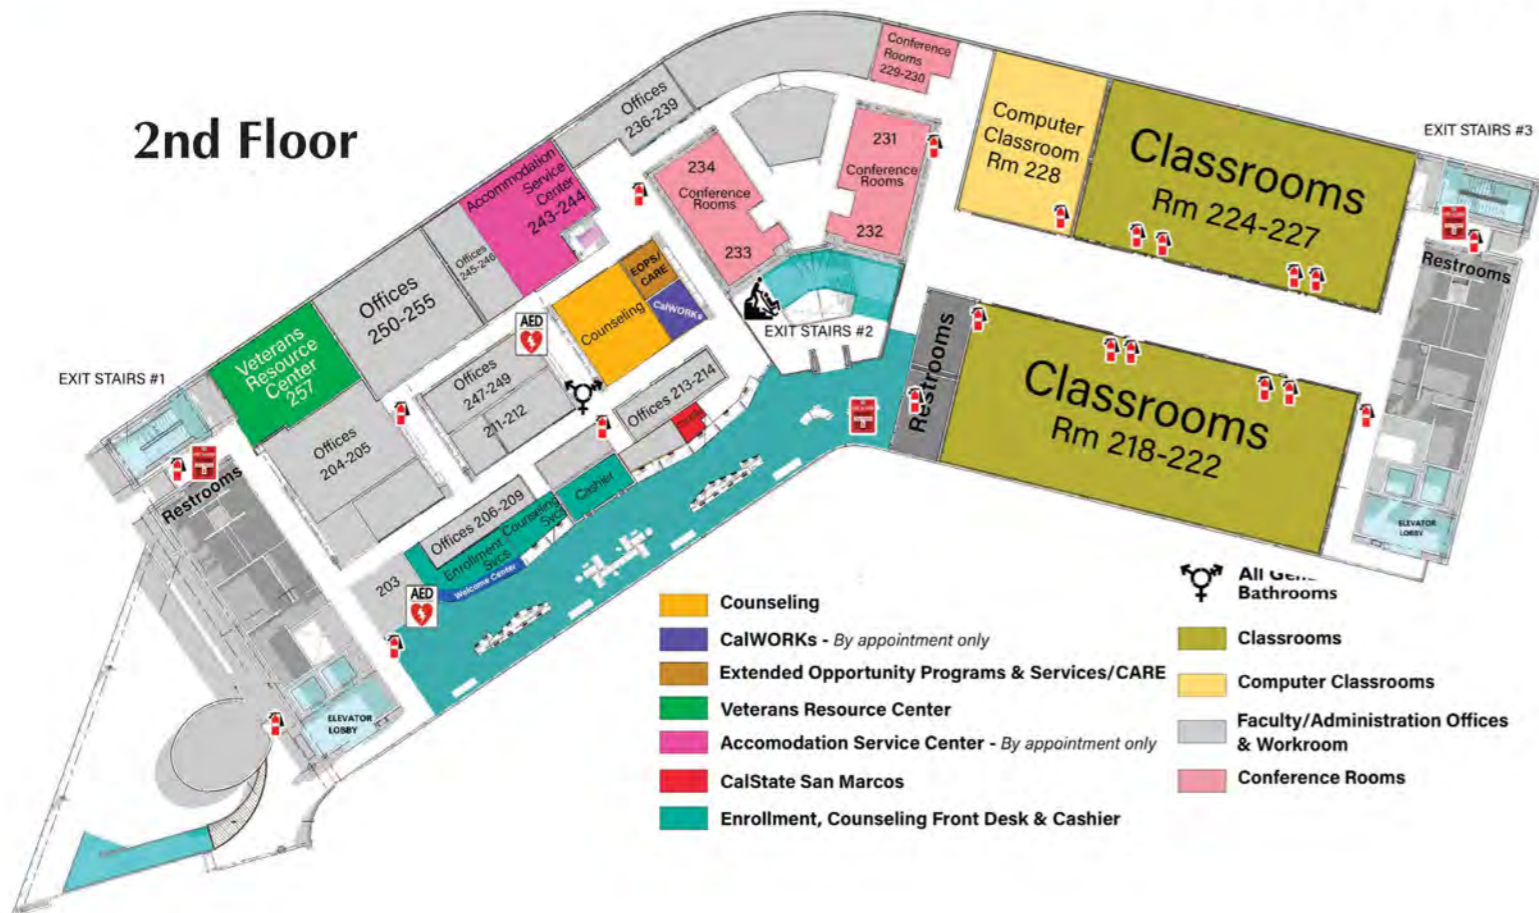

msjc.edu/HUB

Temecula Valley Campus Map

1st Floor

4th Floor

3rd Floor: Administration, President's Office, Board Room, Human Resources

2nd Floor

5th Floor