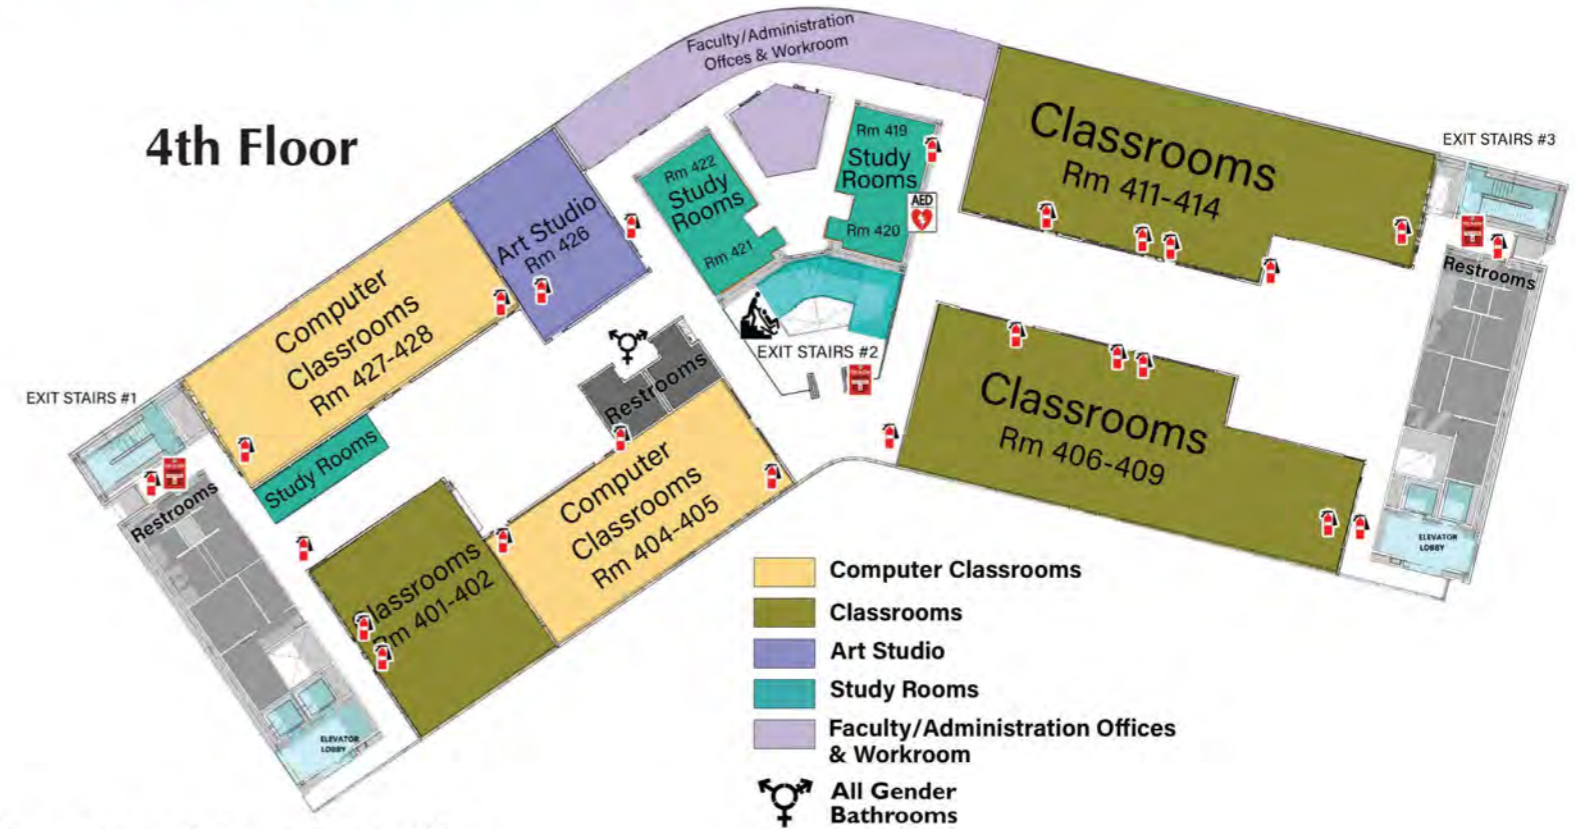

msjc.edu/HUB

Temecula Valley Campus Map

1st Floor

4th Floor

3rd Floor: Administration, President's Office, Board Room, Human Resources

2nd Floor

5th Floor